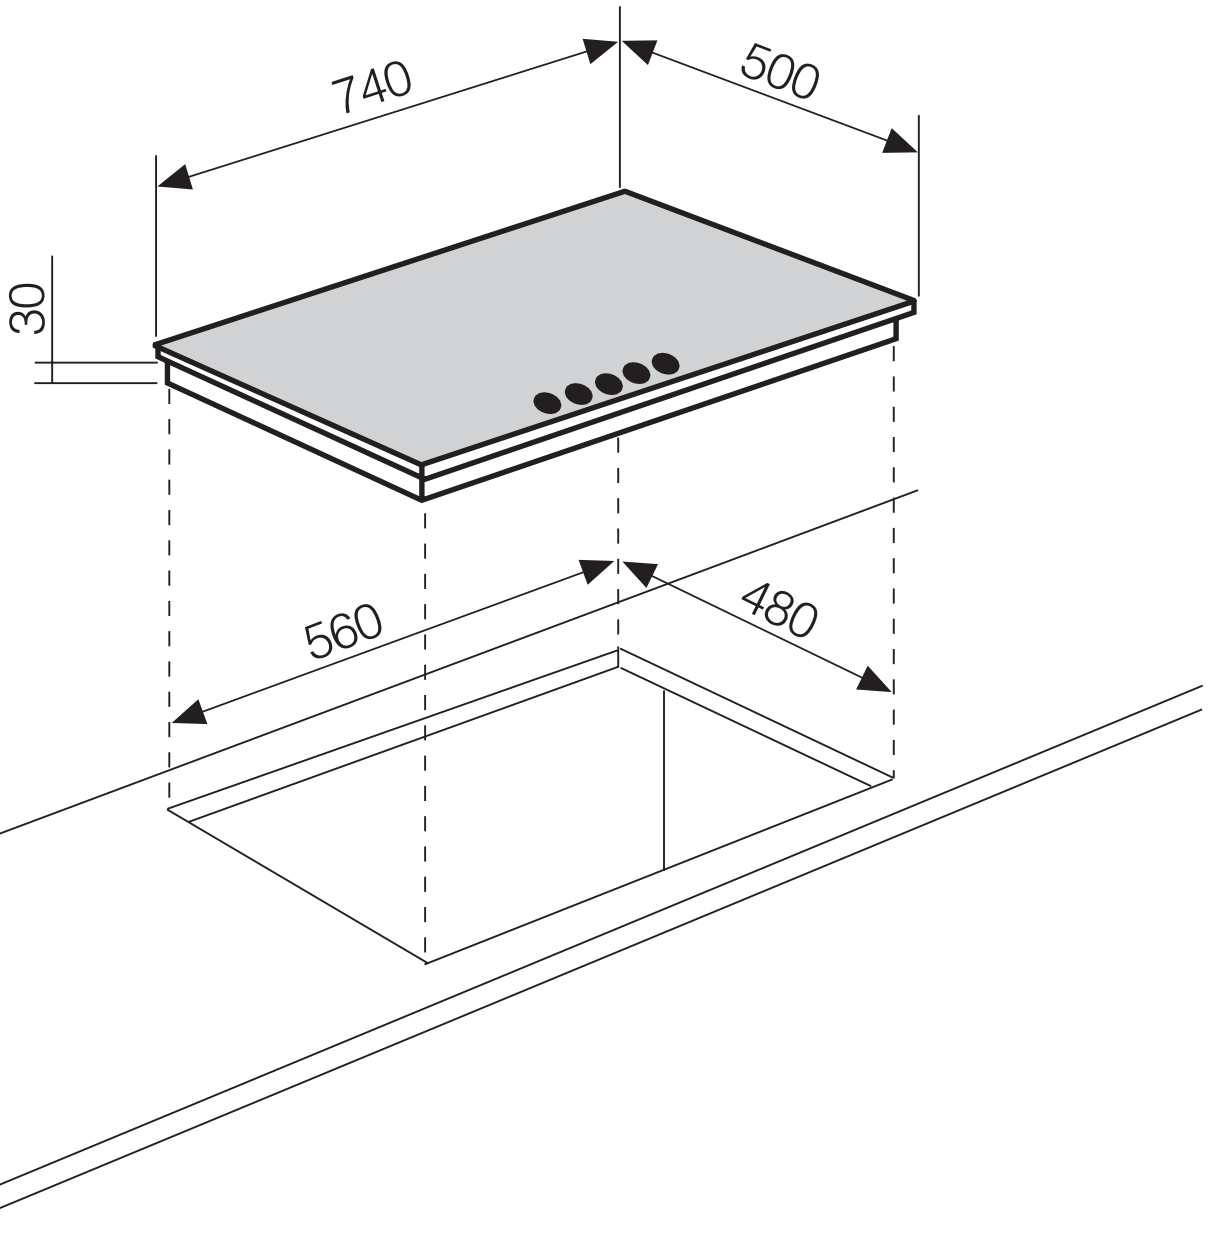

Installation Diagram

75cm FC74GSWI, FC75GSWI - Gas Cooktop

GLEM GAS Australasia

Unit 26,10 Straits Avenue, South Granville, NSW 2142

PO BOX 63 Blaxcell PO, South Granville, NSW 2142

T: (02) 9721 2755 **F:** (02) 9721 2766 **E:** info@glemgas.com.au **W:** www.emiliaglem.com.au